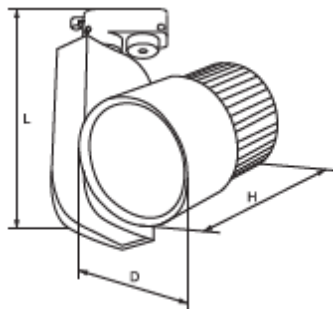

#### **Technical data**

- Power: 30W
- Colour temperature: 4000-4300K
- Rated voltage: 230V / 50/60Hz
- Lumens /whole fixture/: 2400lm
- Power Supply: control gear, DC device – driver, included in the set
- Type of LED: COB
- Light source: Epistar Taiwan
- Switch on/off > 20000
- Protection against dust and moisture: IP40
- Housing: aluminum
- Colour of the housing: white
- Long life: 30000 hours
- Beam angle: 36°
- Power factor  $\lambda > 0.9$
- Colour rendering index:  $R_a \geq 80$

## Variants and dimensions

Watt	LED chip lumens (lm)	Whole fixture lumens	Colour temp.	Colour body	Size			Catalogue number	Packing (pcs)
					L	D	H		
30W	3600	2400	4000-4300K	white	200	98	130	93TL568	6